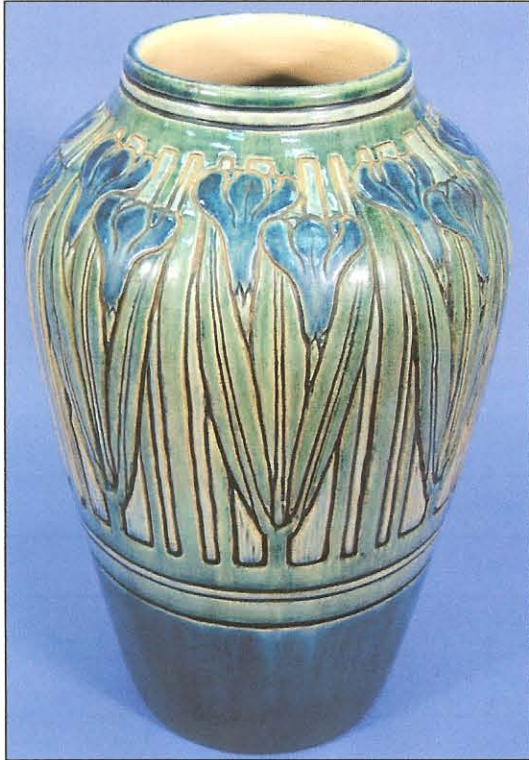

## TreasureQuest Sells Newcomb College Art Pottery Vase for \$22,000.00 on Ebay

**Stuart, FL** - TreasureQuest Auction Galleries, Inc. offered a rare and wonderful piece of American art pottery circa 1906 by artist Marie Hoa de LaBlanc on Ebay. The wonderful find was discovered in a South Florida estate during an appraisal visit by the company's owners; **Tim Luke** and **Greg Strahm**, both are members of the International Society of Appraisers. "My heart stopped when I spotted the vase resting on the top shelf in the back of the closet," commented Greg Strahm. "Both Tim & I were very excited about the find and assured our client that we would do extensive research to ensure the best possible price."

This vase, a fine example of Newcomb College pottery, measuring 14" employs the use of irises in its overall design and because this is an artist piece, no two vases are exactly alike. The piece has the artist's signature and is the finest example of pottery offered by TreasureQuest to date. "We are thrilled with the selling price of the vase and hope to find more treasures like this one buried on the treasure coast," commented Tim Luke.